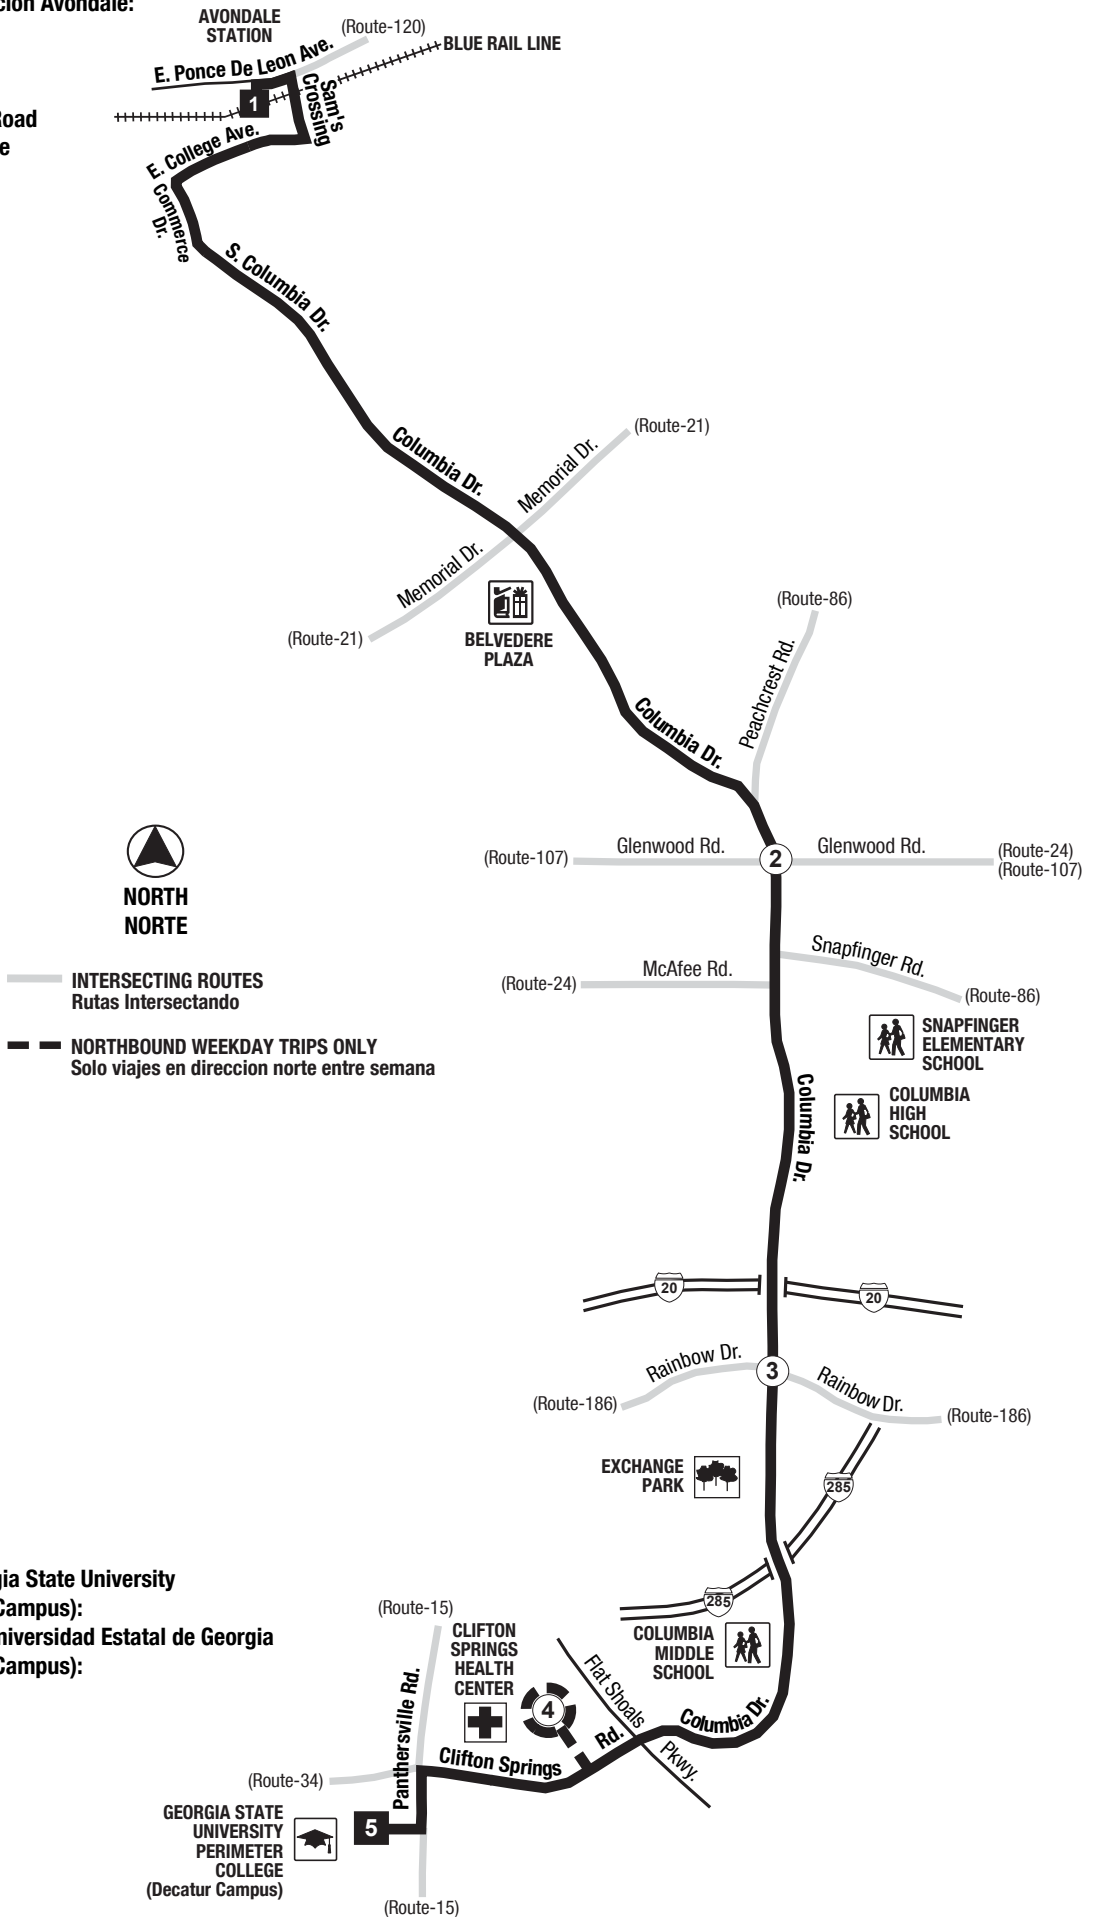

**Routes intersecting at Avondale Station:
Rutas intersectando en la Estación Avondale:**

- 75-Lawrenceville Highway
- 114-Columbia Drive
- 117-Rockbridge Road/Panola Road
- 120-East Ponce De Leon Avenue

**Routes intersecting at Georgia State University
Perimeter College (Decatur Campus):
Rutas que se cruzan en la Universidad Estatal de Georgia
Perimeter College (Decatur Campus):**

- 15-Candler Road
- 34-Gresham Road
- 114-Columbia Drive